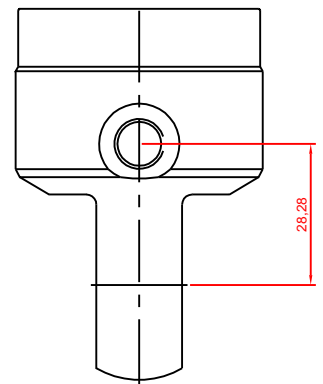

**BEARING END
DETAIL**

**ADJUSTABLE END
OPTION**

76.4 MAX 69.4 MIN

**REMOTE RESERVOIR
RACE SHOCK**