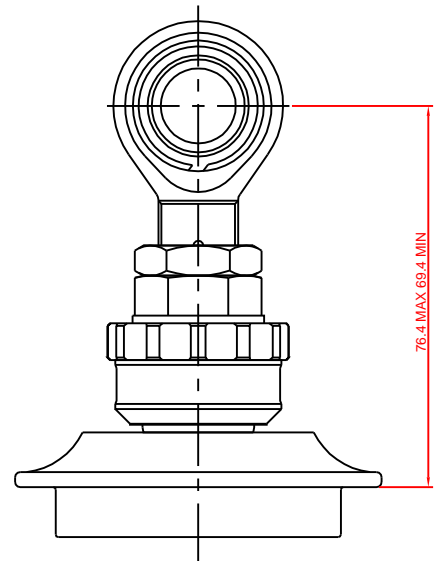

**BEARING END
DETAIL**

**ADJUSTABLE END
OPTION**

76.4 MAX 69.4 MIN

**REMOTE RESERVOIR
RACE SHOCK**