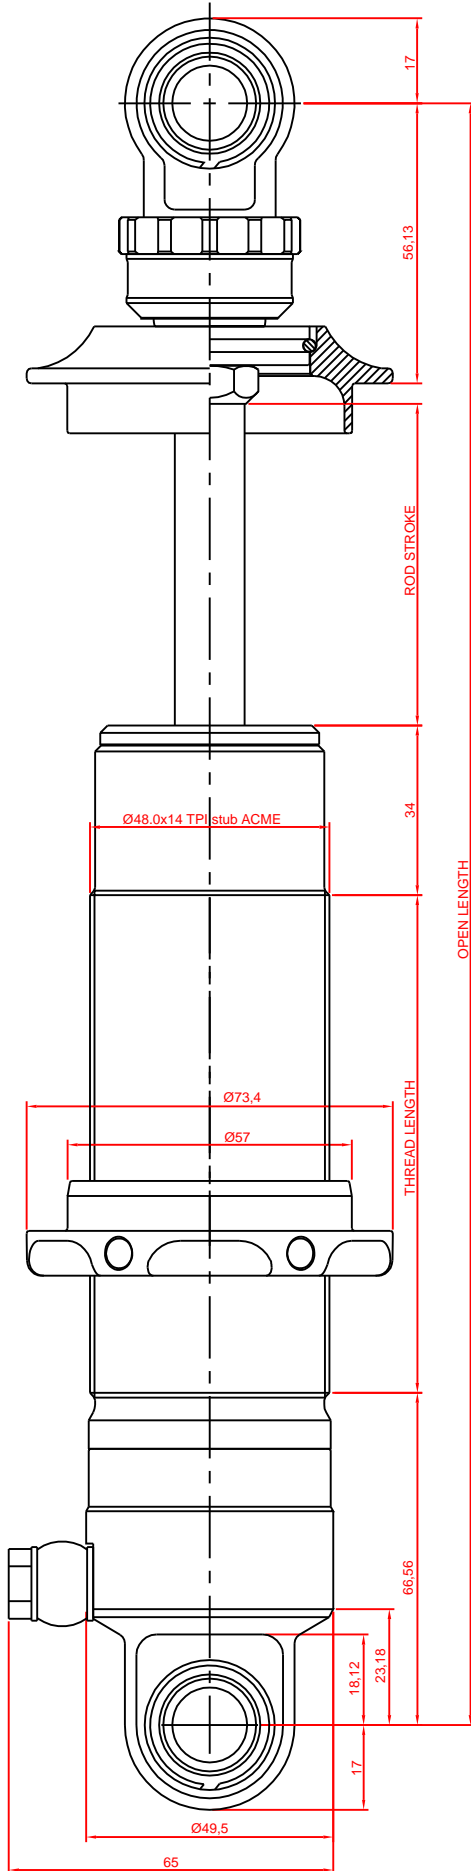

**BEARING END
DETAIL**

**ADJUSTABLE END
OPTION**

76.4 MAX 69.4 MIN

**REMOTE RESERVOIR
RACE SHOCK**