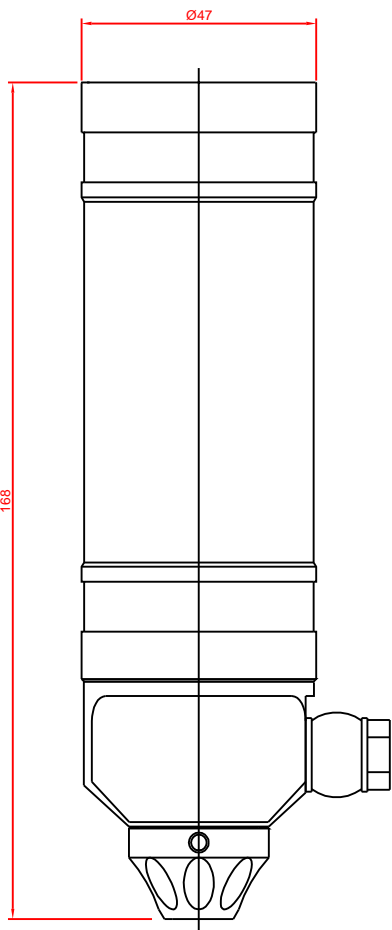

**BEARING END
DETAIL**

**ADJUSTABLE END
OPTION**

76.4 MAX 69.4 MIN

**REMOTE RESERVOIR
RACE SHOCK**